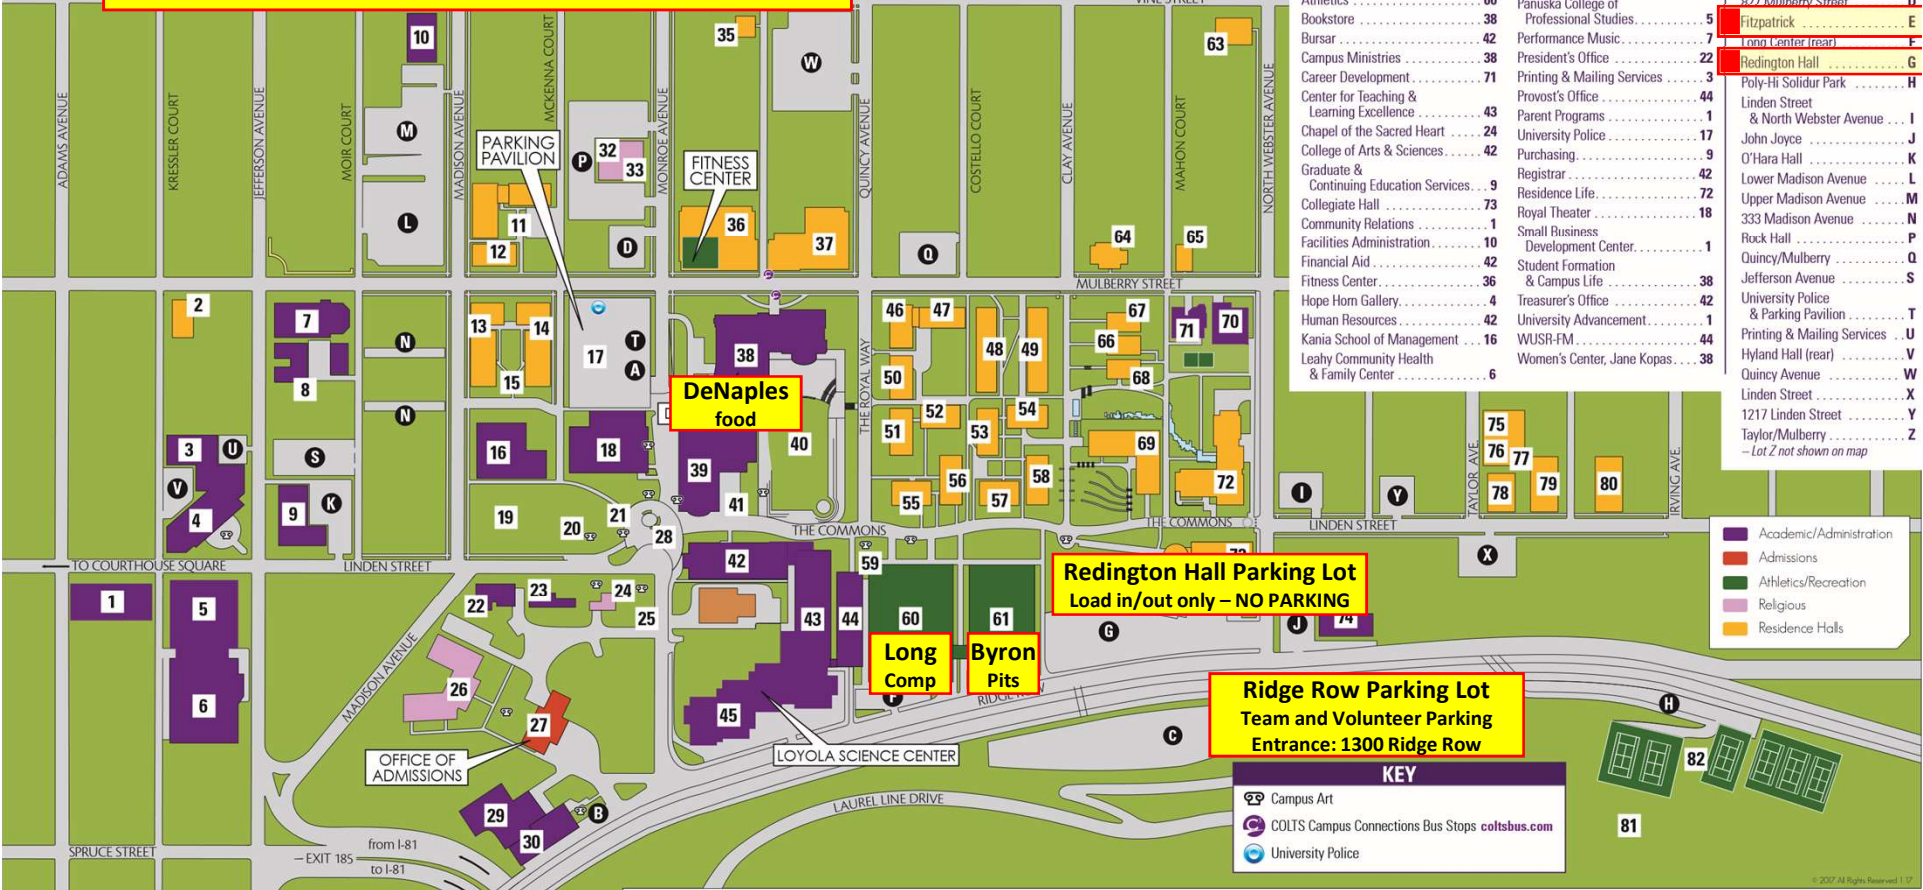

2018 East Super-Regional Championship

Departments, Services, Facilities

Admissions: Undergraduate & Graduate	27	McIlhenny Ballroom	38
Alumni Relations	1	McShane Executive Center	16
Army ROTC	33	Moskovitz Theatre	38
Athletics	60	Multicultural Center	38
Bookstore	38	Panuska College of Professional Studies	5
Bursar	42	Performance Music	7
Campus Ministries	38	President's Office	22
Career Development	71	Printing & Mailing Services	3
Center for Teaching & Learning Excellence	43	Provost's Office	44
Chapel of the Sacred Heart	24	Parent Programs	1
College of Arts & Sciences	42	University Police	17
Graduate & Continuing Education Services	9	Purchasing	9
Collegiate Hall	73	Registrar	42
Community Relations	1	Residence Life	72
Facilities Administration	10	Royal Theater	18
Financial Aid	42	Small Business Development Center	1
Fitness Center	36	Student Formation & Campus Life	38
Hope Horn Gallery	4	Treasurer's Office	42
Human Resources	42	University Advancement	1
Kania School of Management	16	WUSR-FM	44
Leahy Community Health & Family Center	6	Women's Center, Jane Kopas	38

Parking

VISITORS - Check in at University Police Office (17)	A
Alumni Memorial Hall	B
Ridge Row	C
177 Mulberry Street	D
Fitzpatrick	E
Long Center (rear)	F
Redington Hall	G
Poly-Hi Soldier Park	H
Linden Street & North Webster Avenue	I
John Joyce	J
O'Hara Hall	K
Lower Madison Avenue	L
Upper Madison Avenue	M
333 Madison Avenue	N
Rock Hall	P
Quincy/Mulberry	Q
Jefferson Avenue	S
University Police & Parking Pavilion	T
Printing & Mailing Services	U
Hyland Hall (rear)	V
Quincy Avenue	W
Linden Street	X
1217 Linden Street	Y
Taylor/Mulberry	Z

- Lot Z not shown on map

KEY

- Academic/Administration
- Admissions
- Athletics/Recreation
- Religious
- Residence Halls

Fitzpatrick Parking Lot
Overflow Parking
Entrance: 147 Laurel Line Drive

Buildings and Structures at The University of Scranton